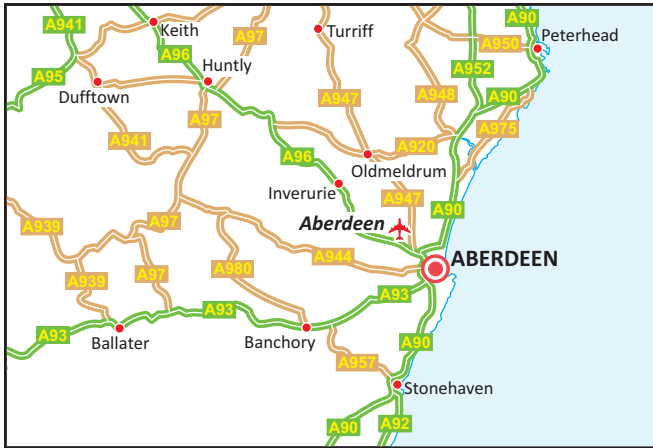

Aberdeen
Lower Ground Floor
9 Queens Road
Aberdeen AB15 4YL
United Kingdom
Telephone +44 (0)845 070 7765
E: info.eu@cgi.com/uk
cgi.com/uk

From the South / Stonehaven via A90

- Continue on the A90 until the Garthdee roundabout junction with the A9013.
- Continue on the A90 passing straight over 2 roundabouts.
- At the Queen's Road Roundabout, take the third exit onto the B9119 (Queen's Road) towards Aberdeen City Centre.
- Our office is located on the right hand side (see inset).

From the North via A90

- Continue on the A90 until the roundabout junction with the B9119.
- Turn left onto the B9119 (Queen's Road) towards Aberdeen City Centre.
- Our office is located on the right hand side (see inset).

By Train

- The nearest station is Aberdeen.
- We are a short taxi ride from the station.
- For further information on train times and fares, please call the National Railway Enquiry Line 08457 484950.